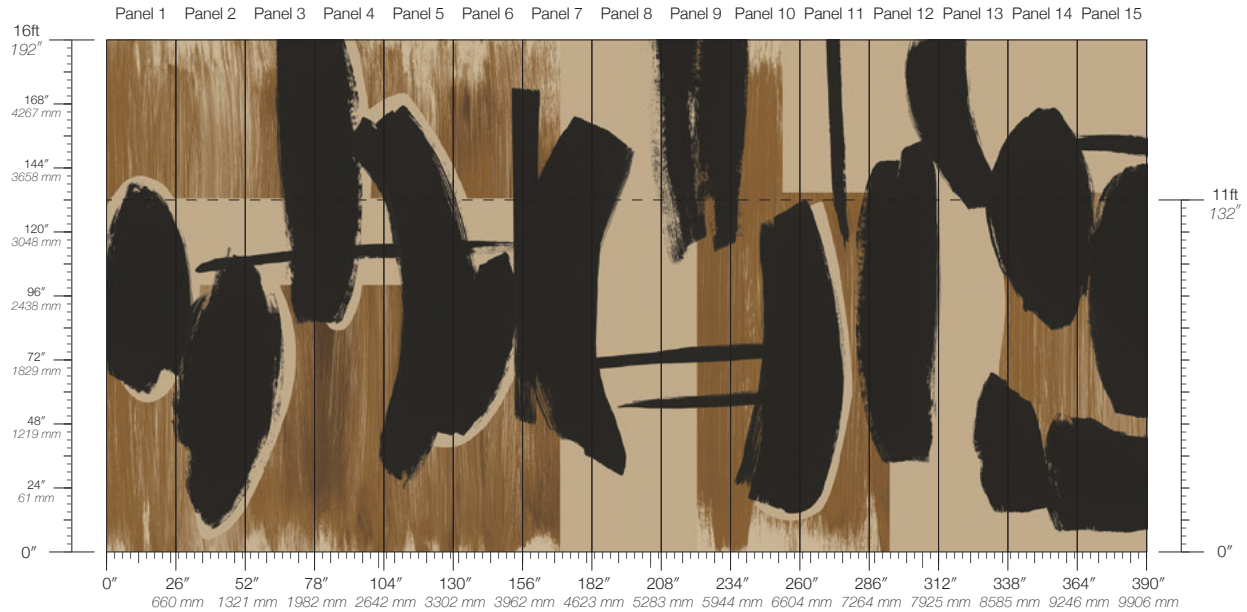

Gesture Instinct

Suitable for residential and some commercial projects

COLOR

Instinct

ITEM

5344

CONTENT

Clay-Coated Paper

PANEL WIDTH

26" / 661 mm trimmed

PANEL HEIGHT

132" / 3353 mm standard
192" / 4877 mm extended

REPEAT

Non-repeating

STOCK

Made to order

LEAD TIME

4 weeks to print

MINIMUM

1 panel

PRICE

Available upon request

ORIGIN

USA

DETAILS

Custom options available

MAINTENANCE

Water-based cleanser

ENVIRONMENTAL

FSC Certified Content

SPECS

100% Cellulose face
Non-woven backing
7.1 oz per linear yard
117 g per linear meter
Smooth surface texture

TESTING

(US) ASTM E84 Adhered Class A

CONTACT

sales@calicowallpaper.com
+1 718 243 1705
57 Lispenard Street
New York, NY 10013 USA

DISCLAIMER

Refer to our website to see the full mural artwork. Reference the physical sample for color and texture. Panel maps represent mural artwork only.